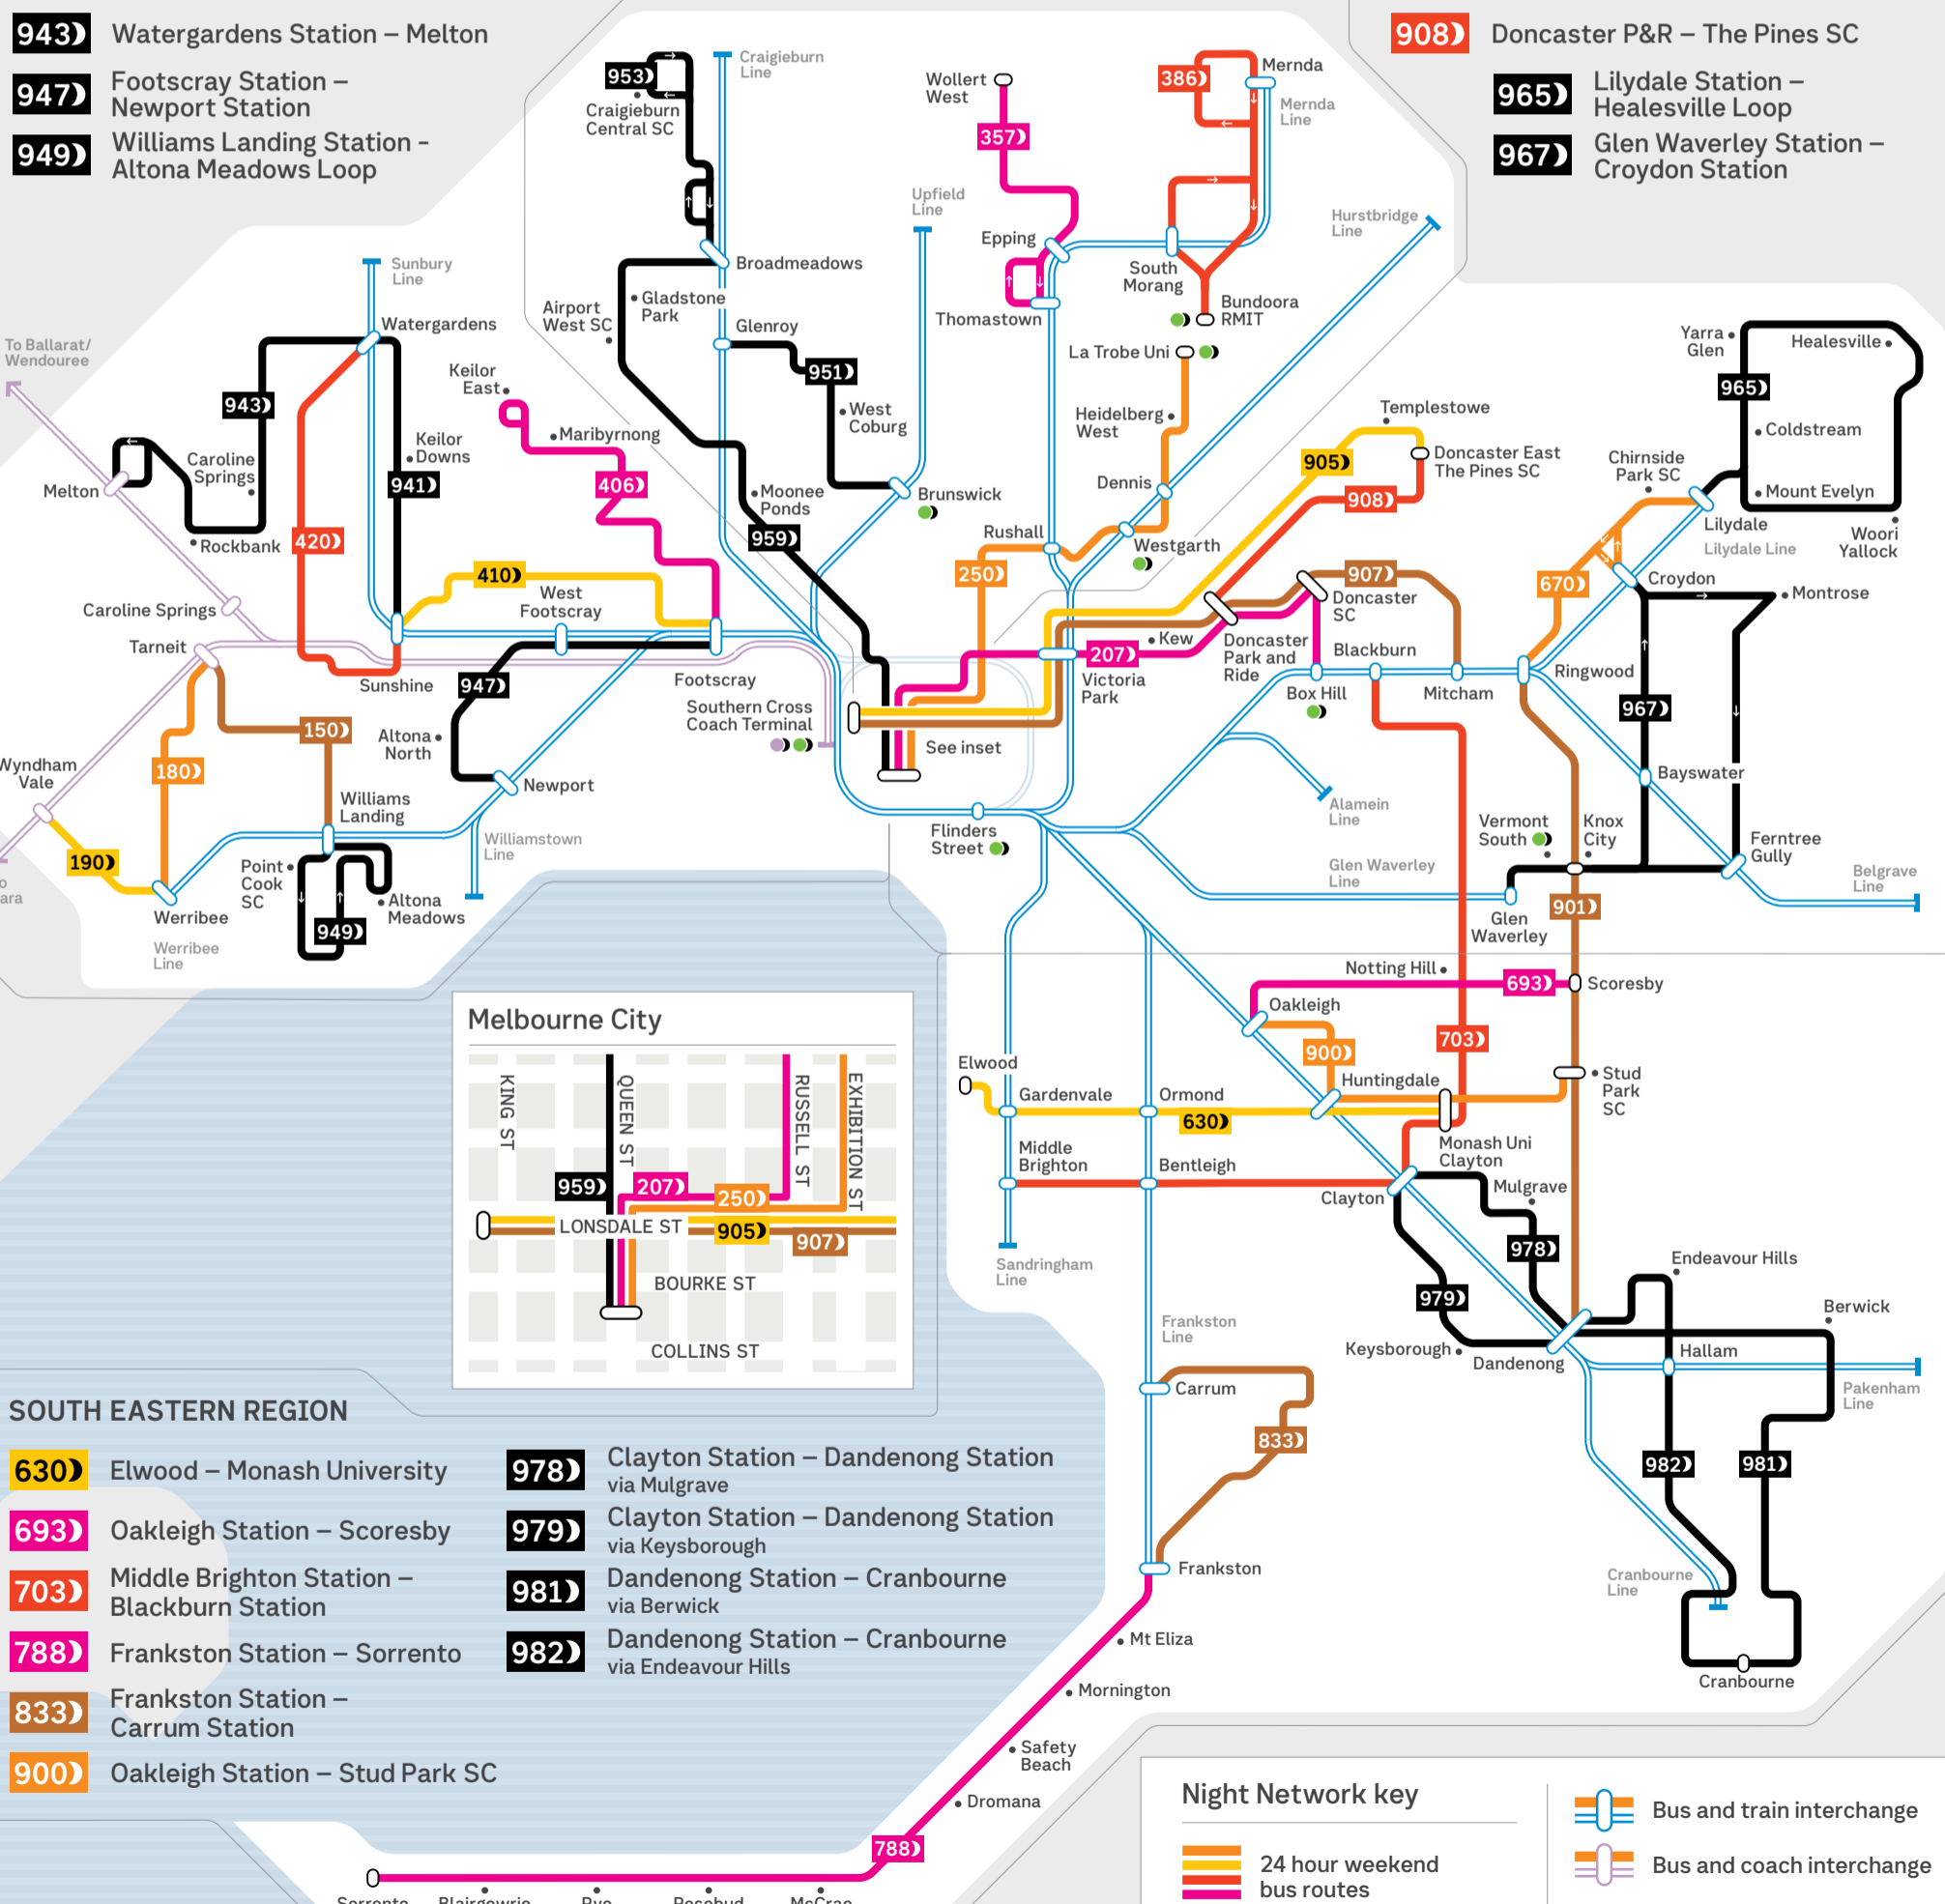

Night Network Bus routes

Overnight bus services on weekends

For more information visit ptv.vic.gov.au/nightnetwork or by scanning the QR code

WESTERN REGION

- 150** Williams Landing Station – Tarneit Station
- 180** Werribee Station – Tarneit Station
- 190** Werribee Station – Wyndham Vale Station
- 406** Keilor East – Footscray Station
- 410** Sunshine Station – Footscray Station
- 420** Sunshine Station – Watergardens Station via Deer Park
- 941** Sunshine Station – Watergardens Station via Keilor Downs
- 943** Watergardens Station – Melton
- 947** Footscray Station – Newport Station
- 949** Williams Landing Station – Altona Meadows Loop

EASTERN REGION

- 207** City – Doncaster SC – Box Hill
- 670** Ringwood Station – Lilydale Station
- 703** Middle Brighton Station – Blackburn Station
- 900** Oakleigh Station – Stud Park SC
- 901** Ringwood Station – Dandenong Station
- 905** City – The Pines SC
- 907** City – Mitcham Station via Doncaster P&R
- 908** Doncaster P&R – The Pines SC
- 965** Lilydale Station – Healesville Loop
- 967** Glen Waverley Station – Croydon Station

SOUTH EASTERN REGION

- 630** Elwood – Monash University
- 693** Oakleigh Station – Scoresby
- 703** Middle Brighton Station – Blackburn Station
- 788** Frankston Station – Sorrento
- 833** Frankston Station – Carrum Station
- 900** Oakleigh Station – Stud Park SC
- 978** Clayton Station – Dandenong Station via Mulgrave
- 979** Clayton Station – Dandenong Station via Keysborough
- 981** Dandenong Station – Cranbourne via Berwick
- 982** Dandenong Station – Cranbourne via Endeavour Hills

Only the night network portion of the 24 hour bus routes are shown. Not all stops shown.
Effective September 2021. © Department of Transport 2021