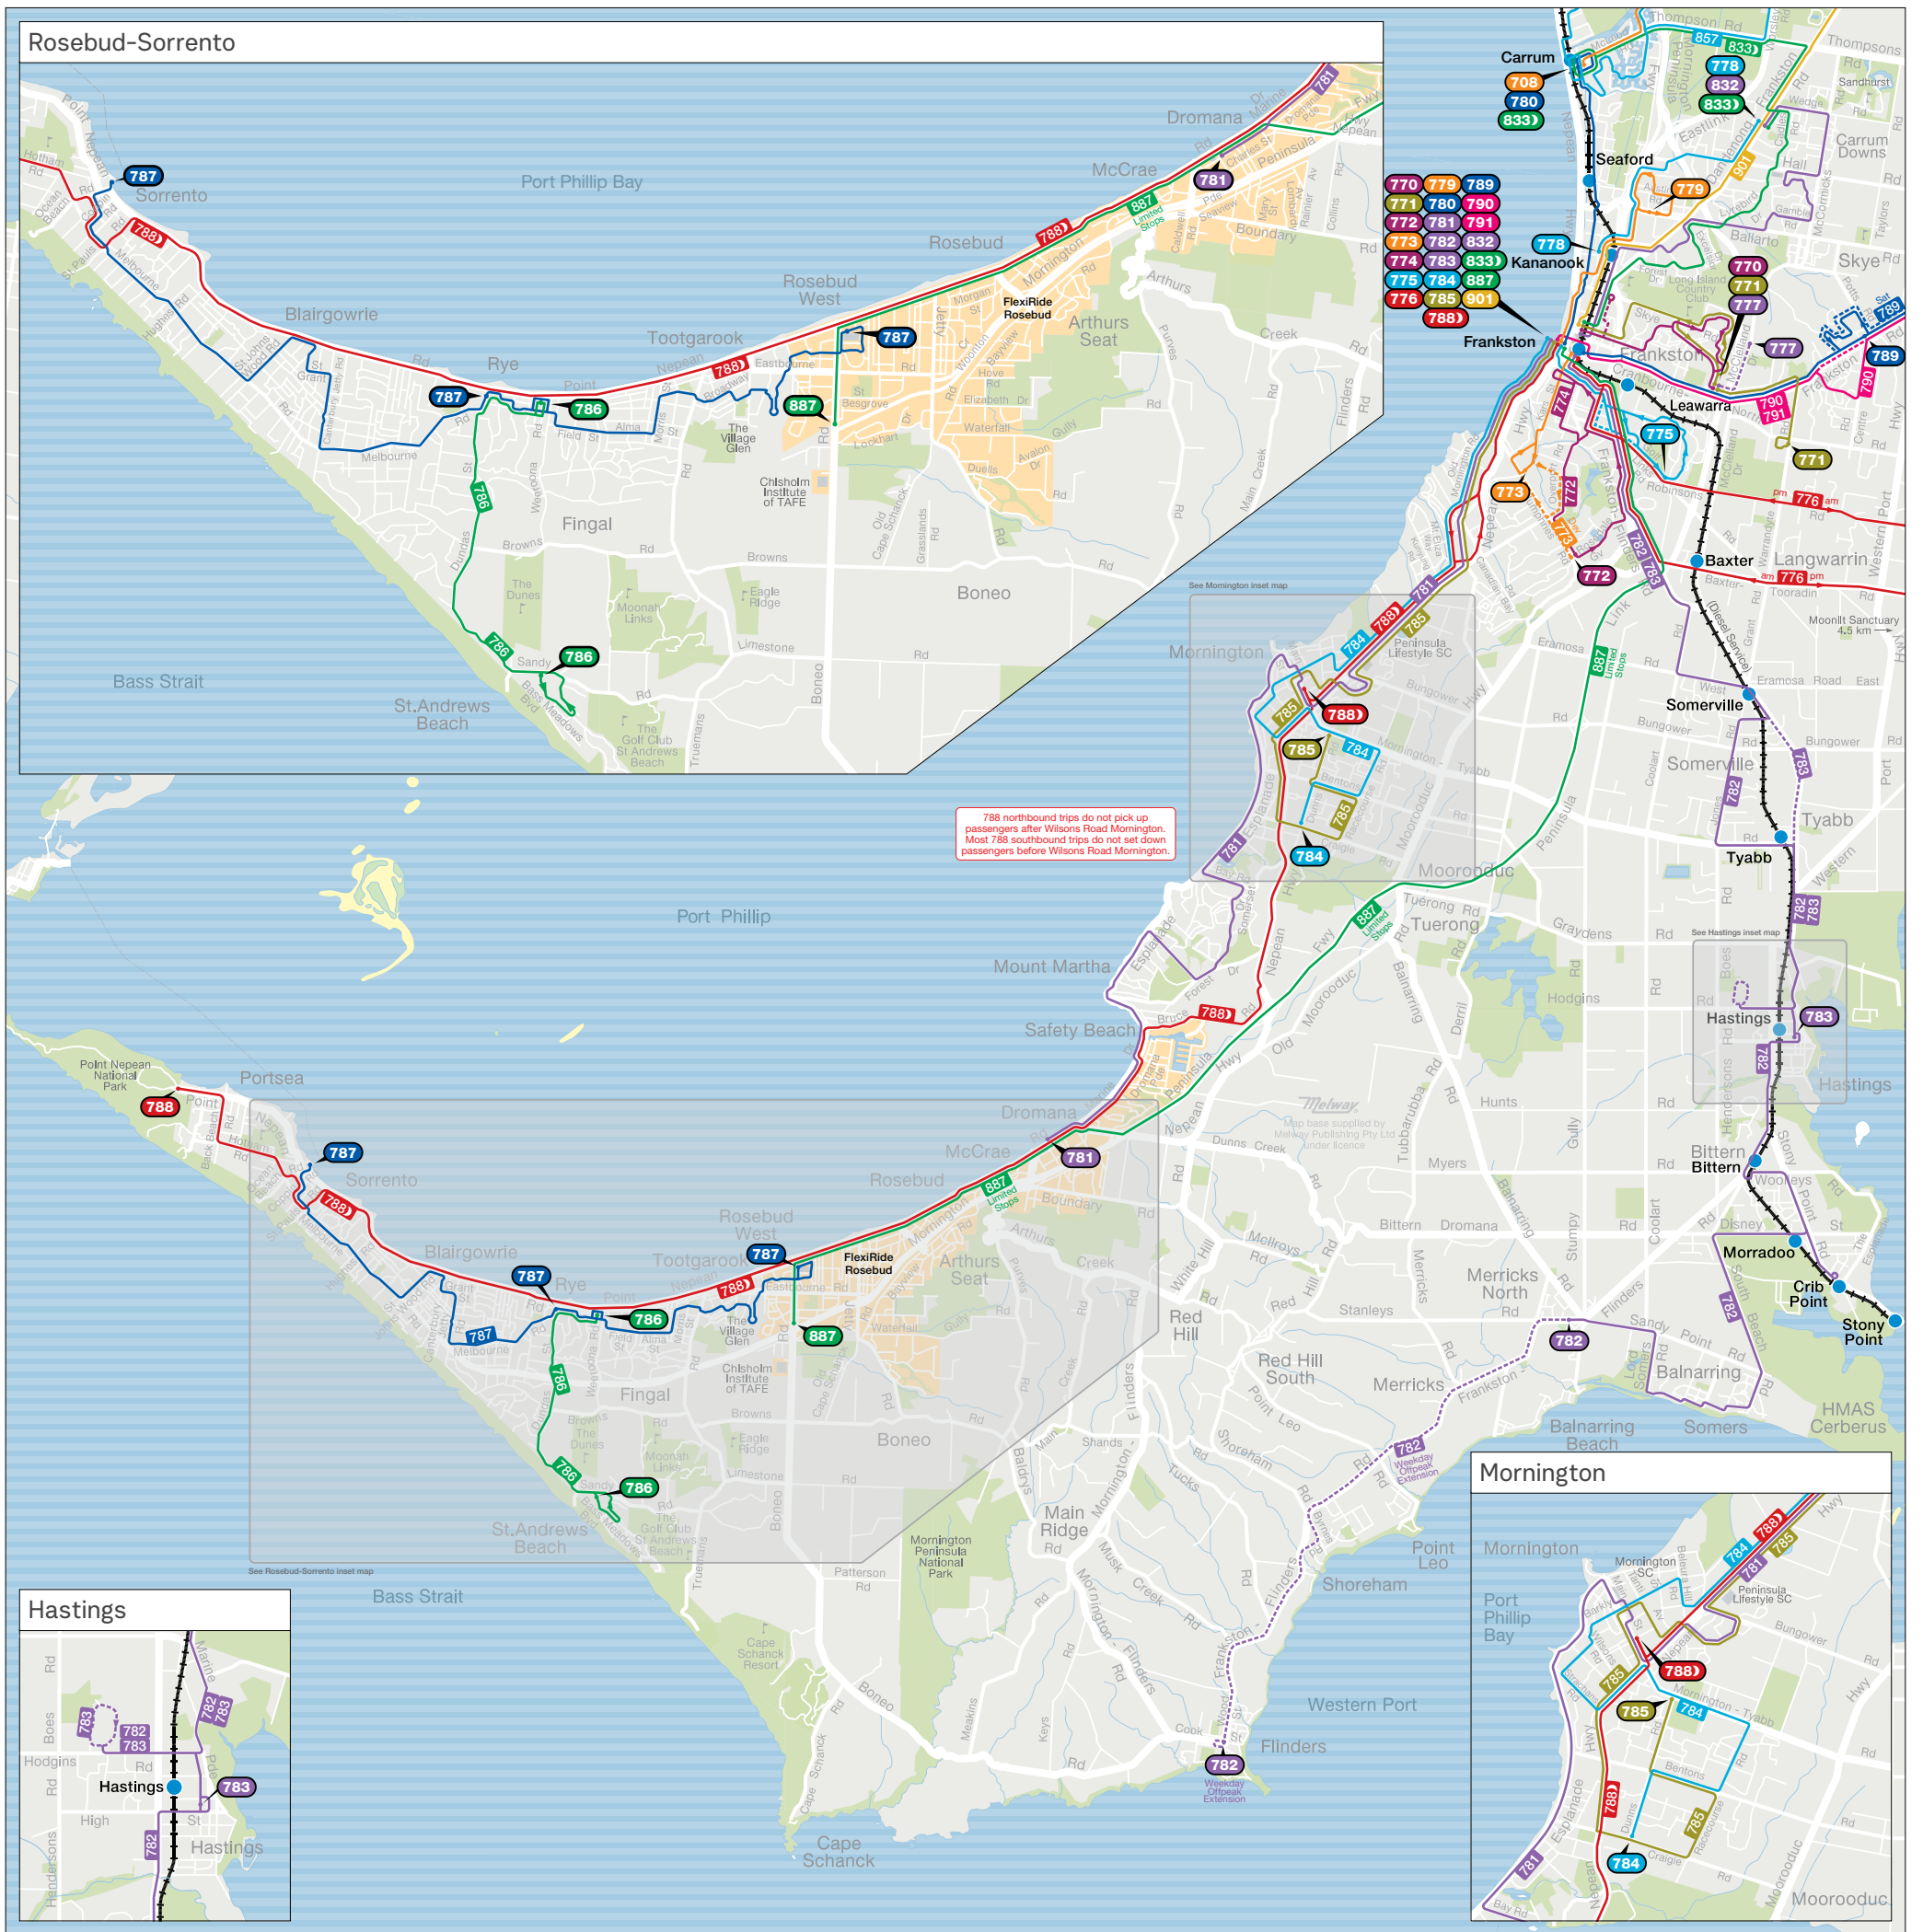

Mornington Peninsula bus network

Train
 Bus
 Bus terminus
 Night Bus terminus

MAP NOT TO SCALE

 Effective February 2022

Department of Transport

For more public transport information visit ptv.vic.gov.au, use the **PTV app** or call **1800 800 007**.