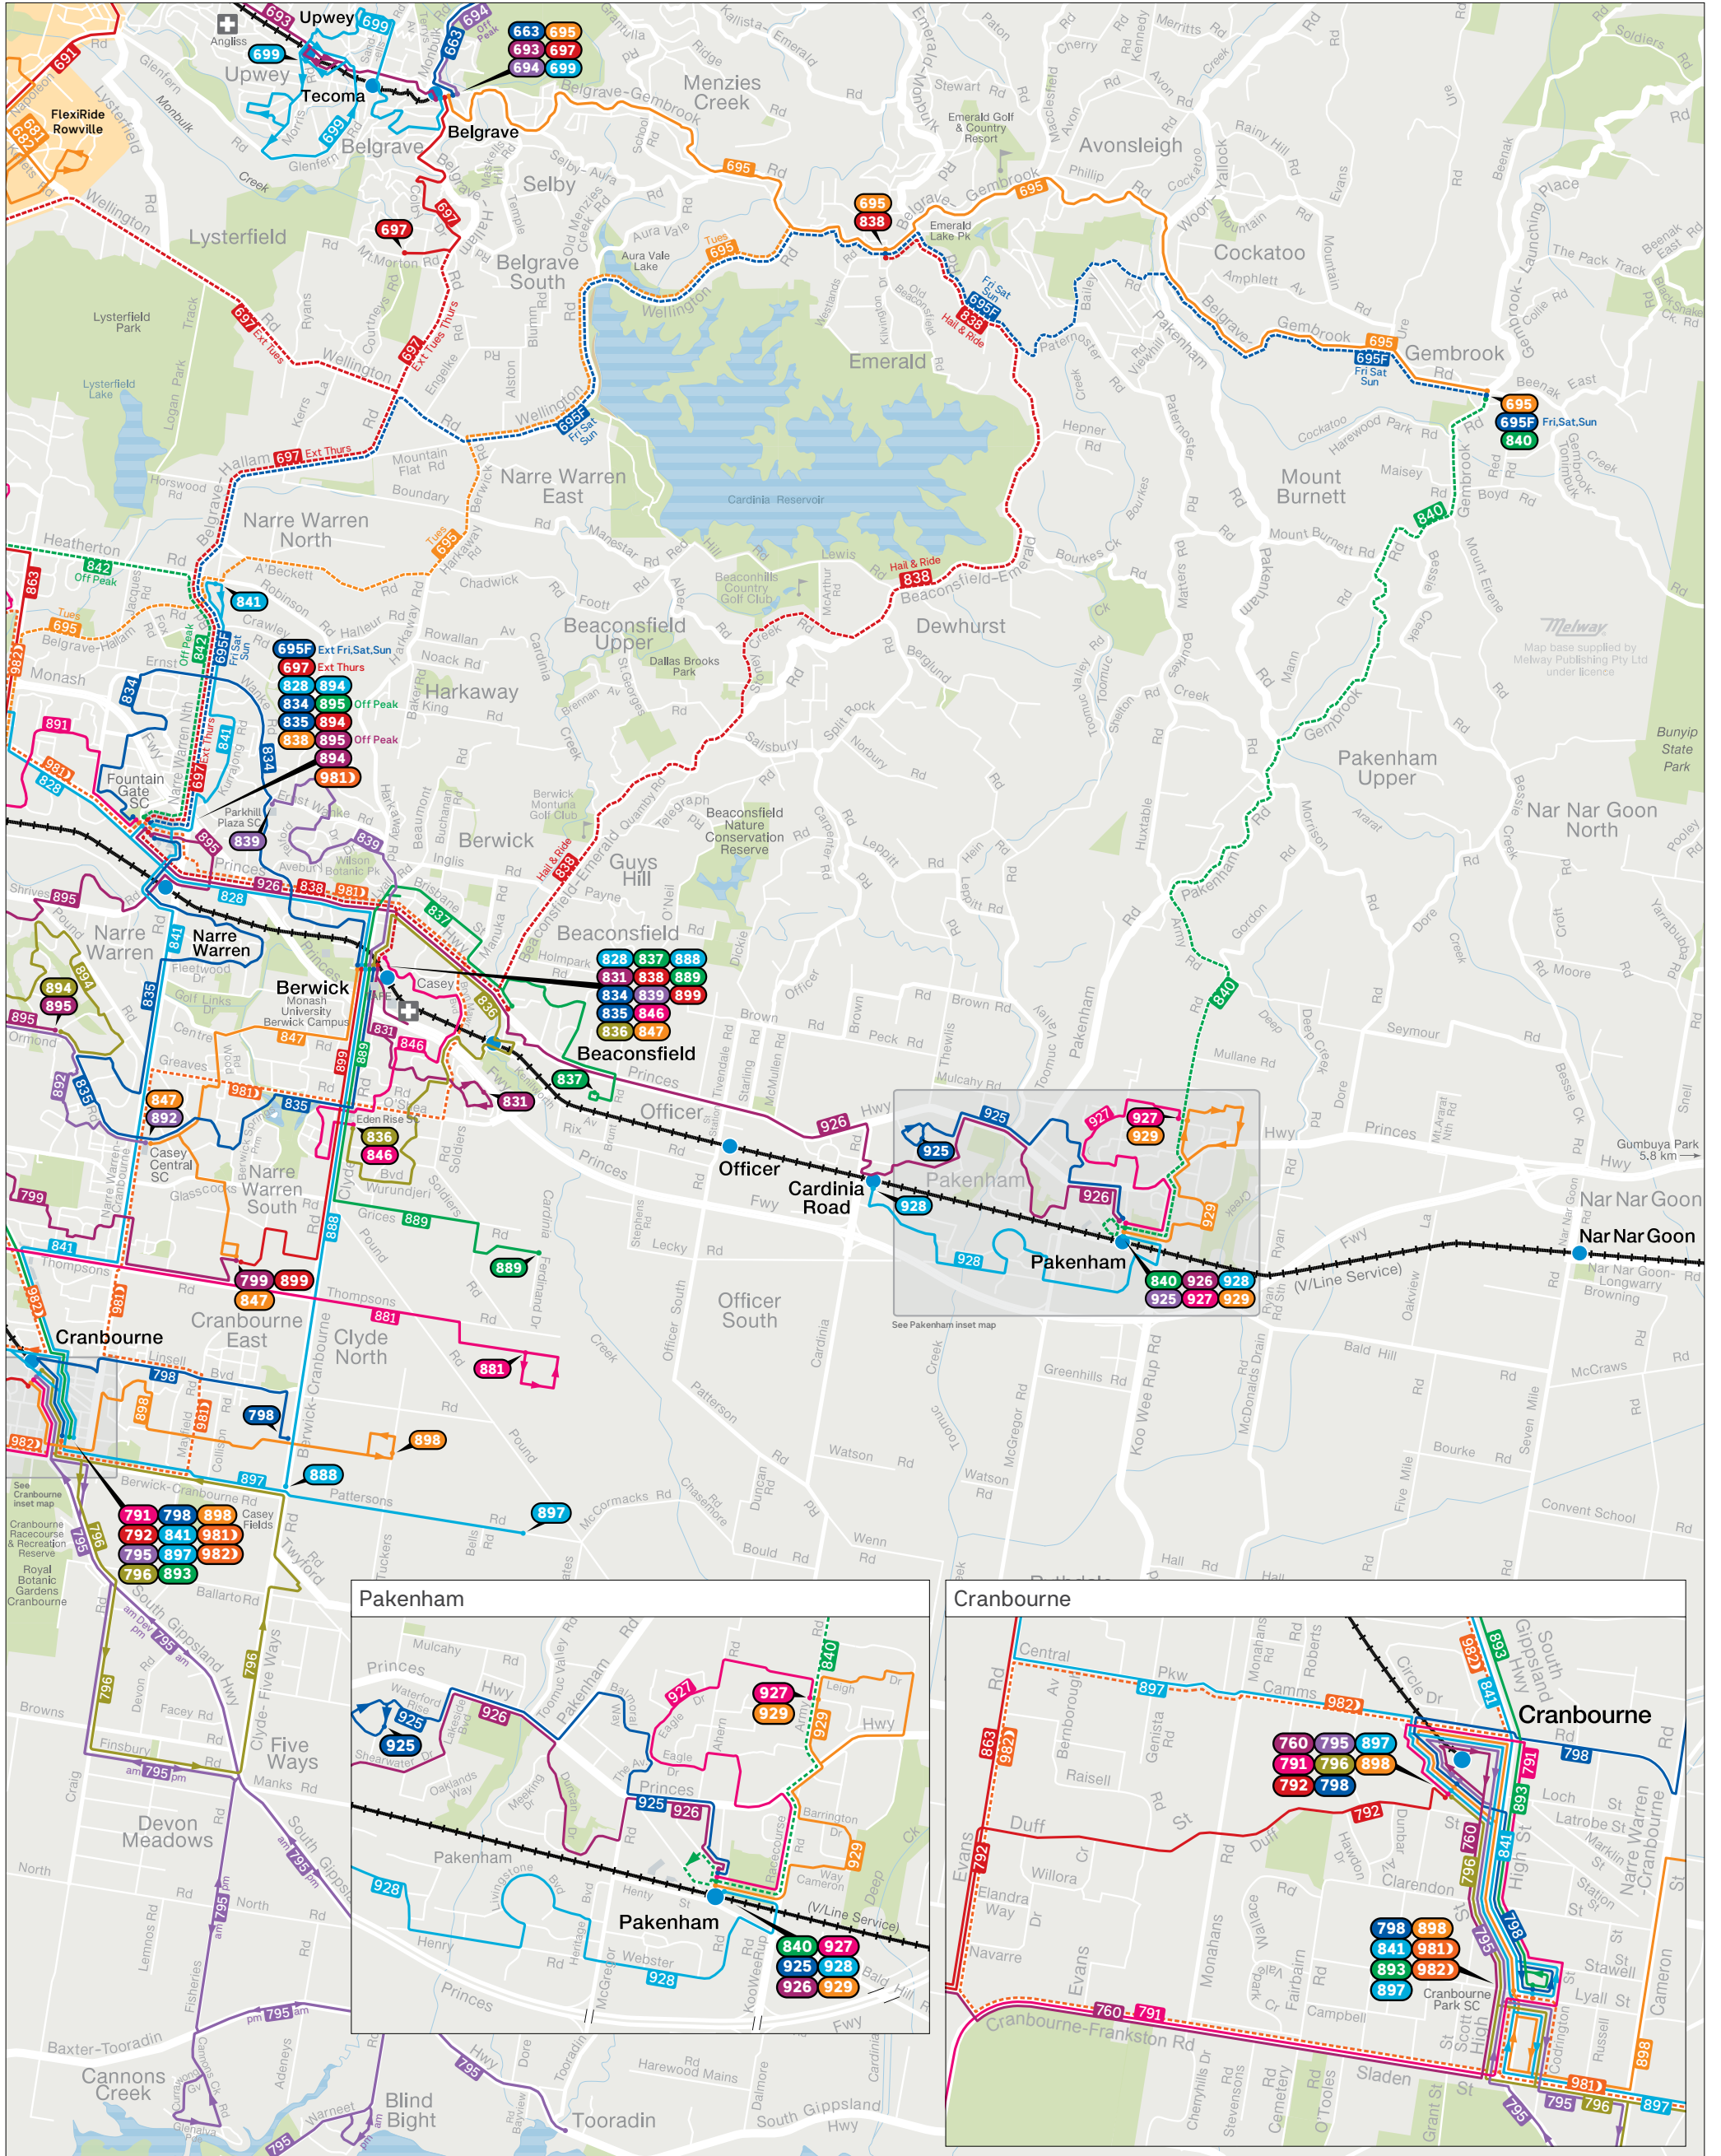

Cardinia bus network

Train
 Bus
 Bus terminus
 Night Bus terminus

MAP NOT TO SCALE
Effective June 2023

For more public transport information visit ptv.vic.gov.au, use the PTV app or call 1800 800 007.